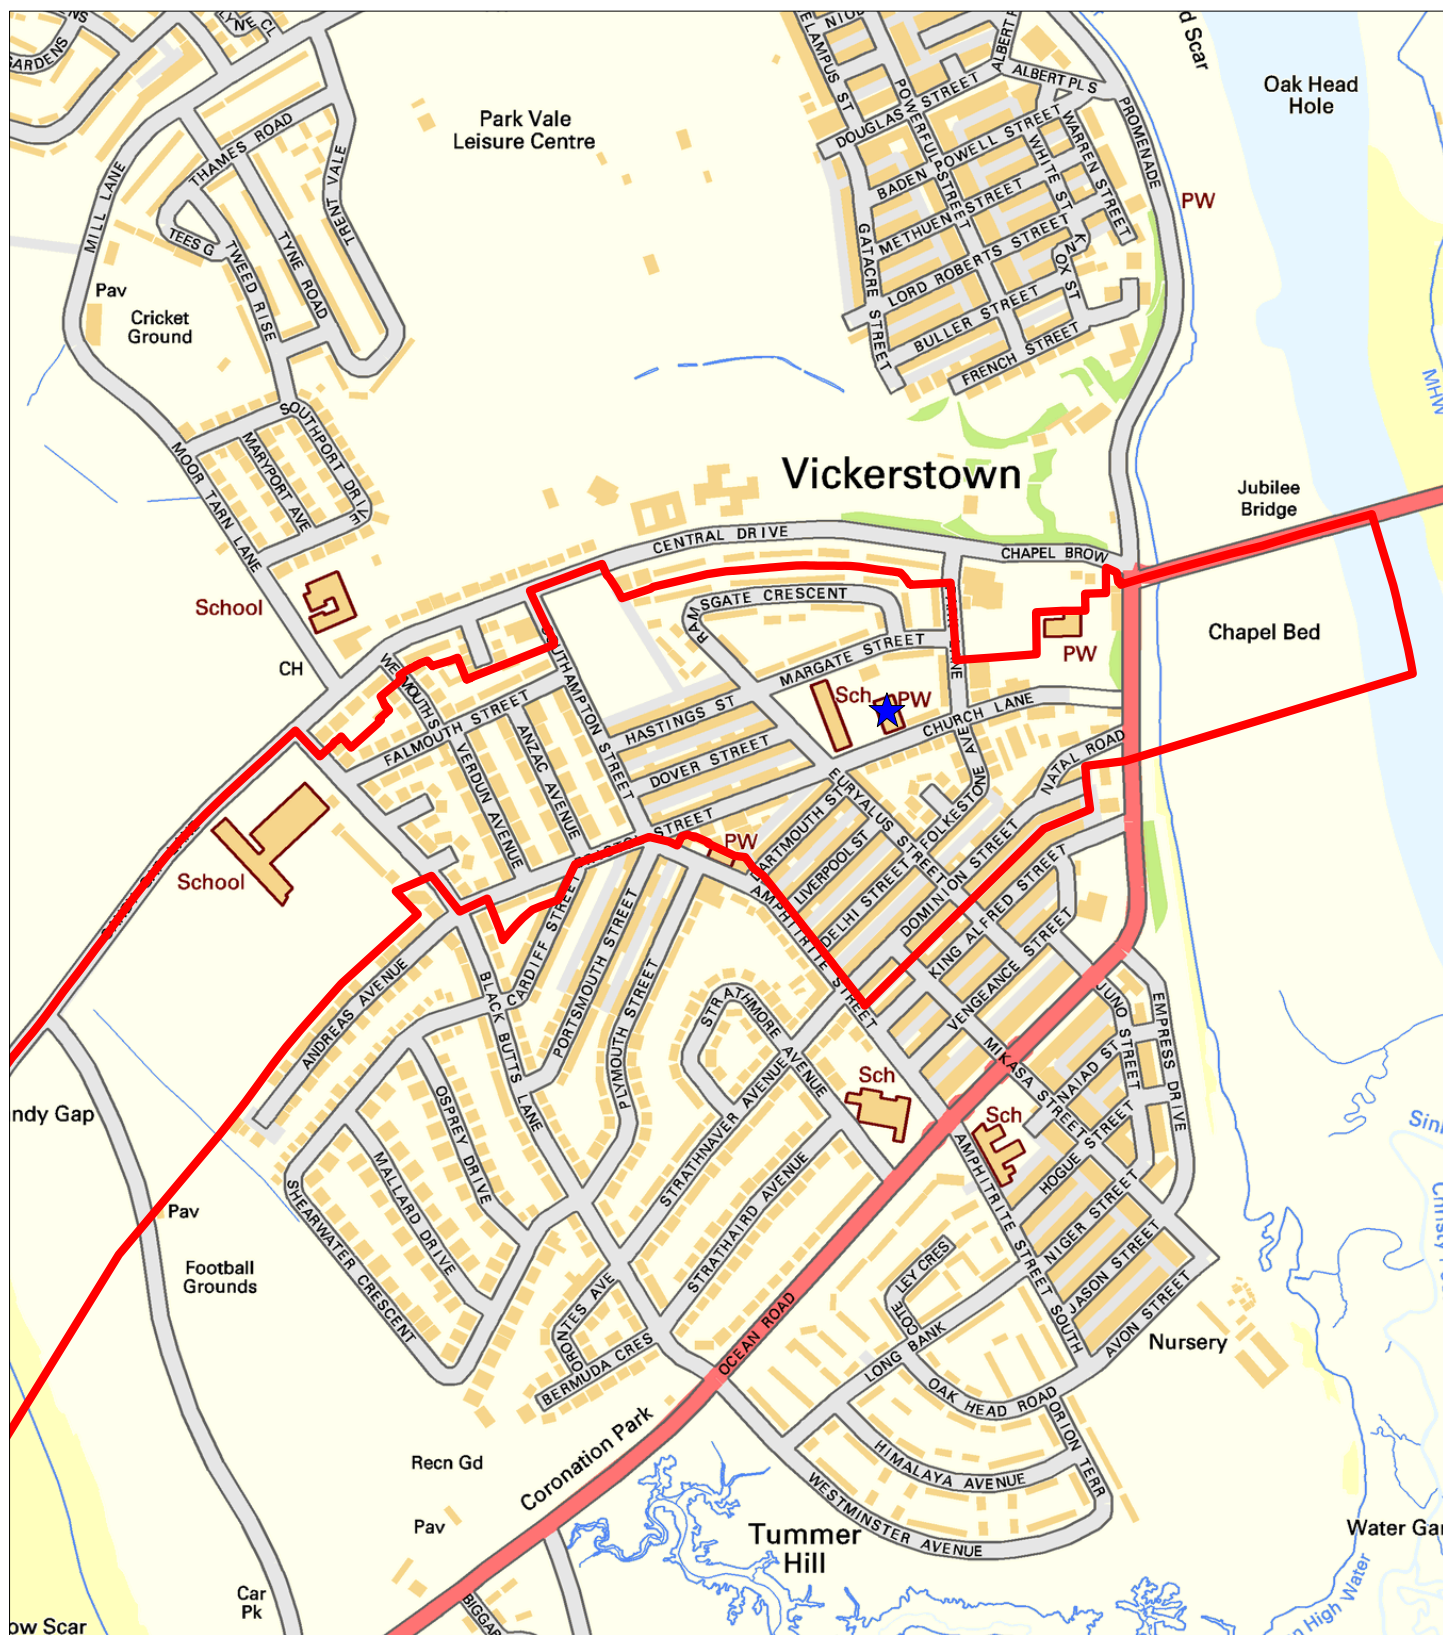

# 2019 Polling District Review

**Walney South  
Polling District BB  
St Columba's Church  
Church Lane**

This copy has been produced specifically for Internal use by Barrow Borough Council. No further copies may be made. Reproduced from the 1995 Ordnance Survey mapping with the permission of the Controller of Her Majesty's Stationery Office (c) Crown Copyright. Unauthorised reproduction infringes Crown Copyright and may lead to prosecution or civil proceedings.