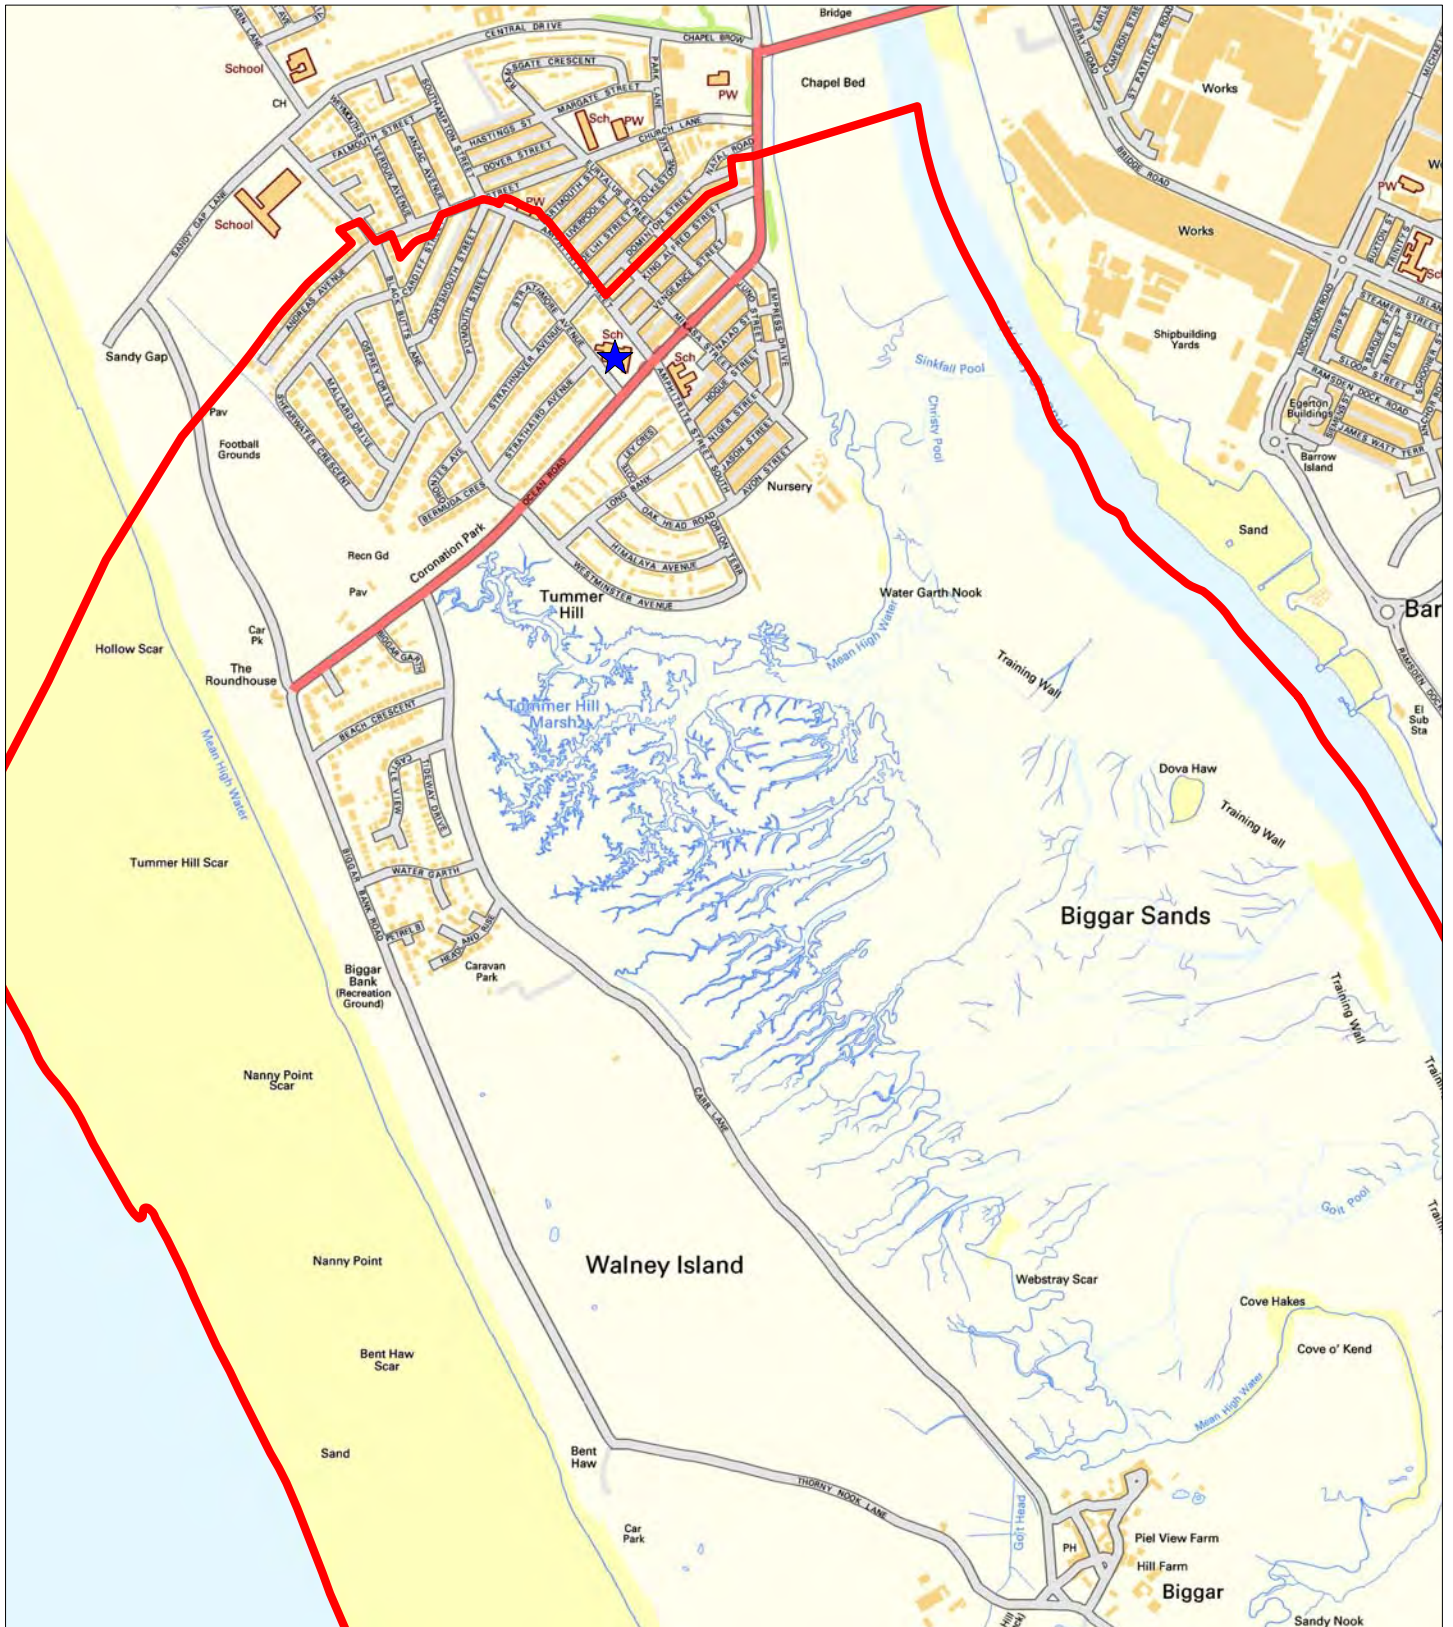

# 2019 Polling District Review

**Walney South  
Polling District BA  
South Walney Infants School Strathmore Avenue**

This copy has been produced specifically for Internal use by Barrow Borough Council. No further copies may be made. Reproduced from the 1995 Ordnance Survey mapping with the permission of the Controller of Her Majesty's Stationery Office (c) Crown Copyright. Unauthorised reproduction infringes Crown Copyright and may lead to prosecution or civil proceedings.

BARROW BOROUGH COUNCIL Licence No LA100016831

Scale : NOT TO SCALE  
Grid : None

Produced on : 28/02/2019