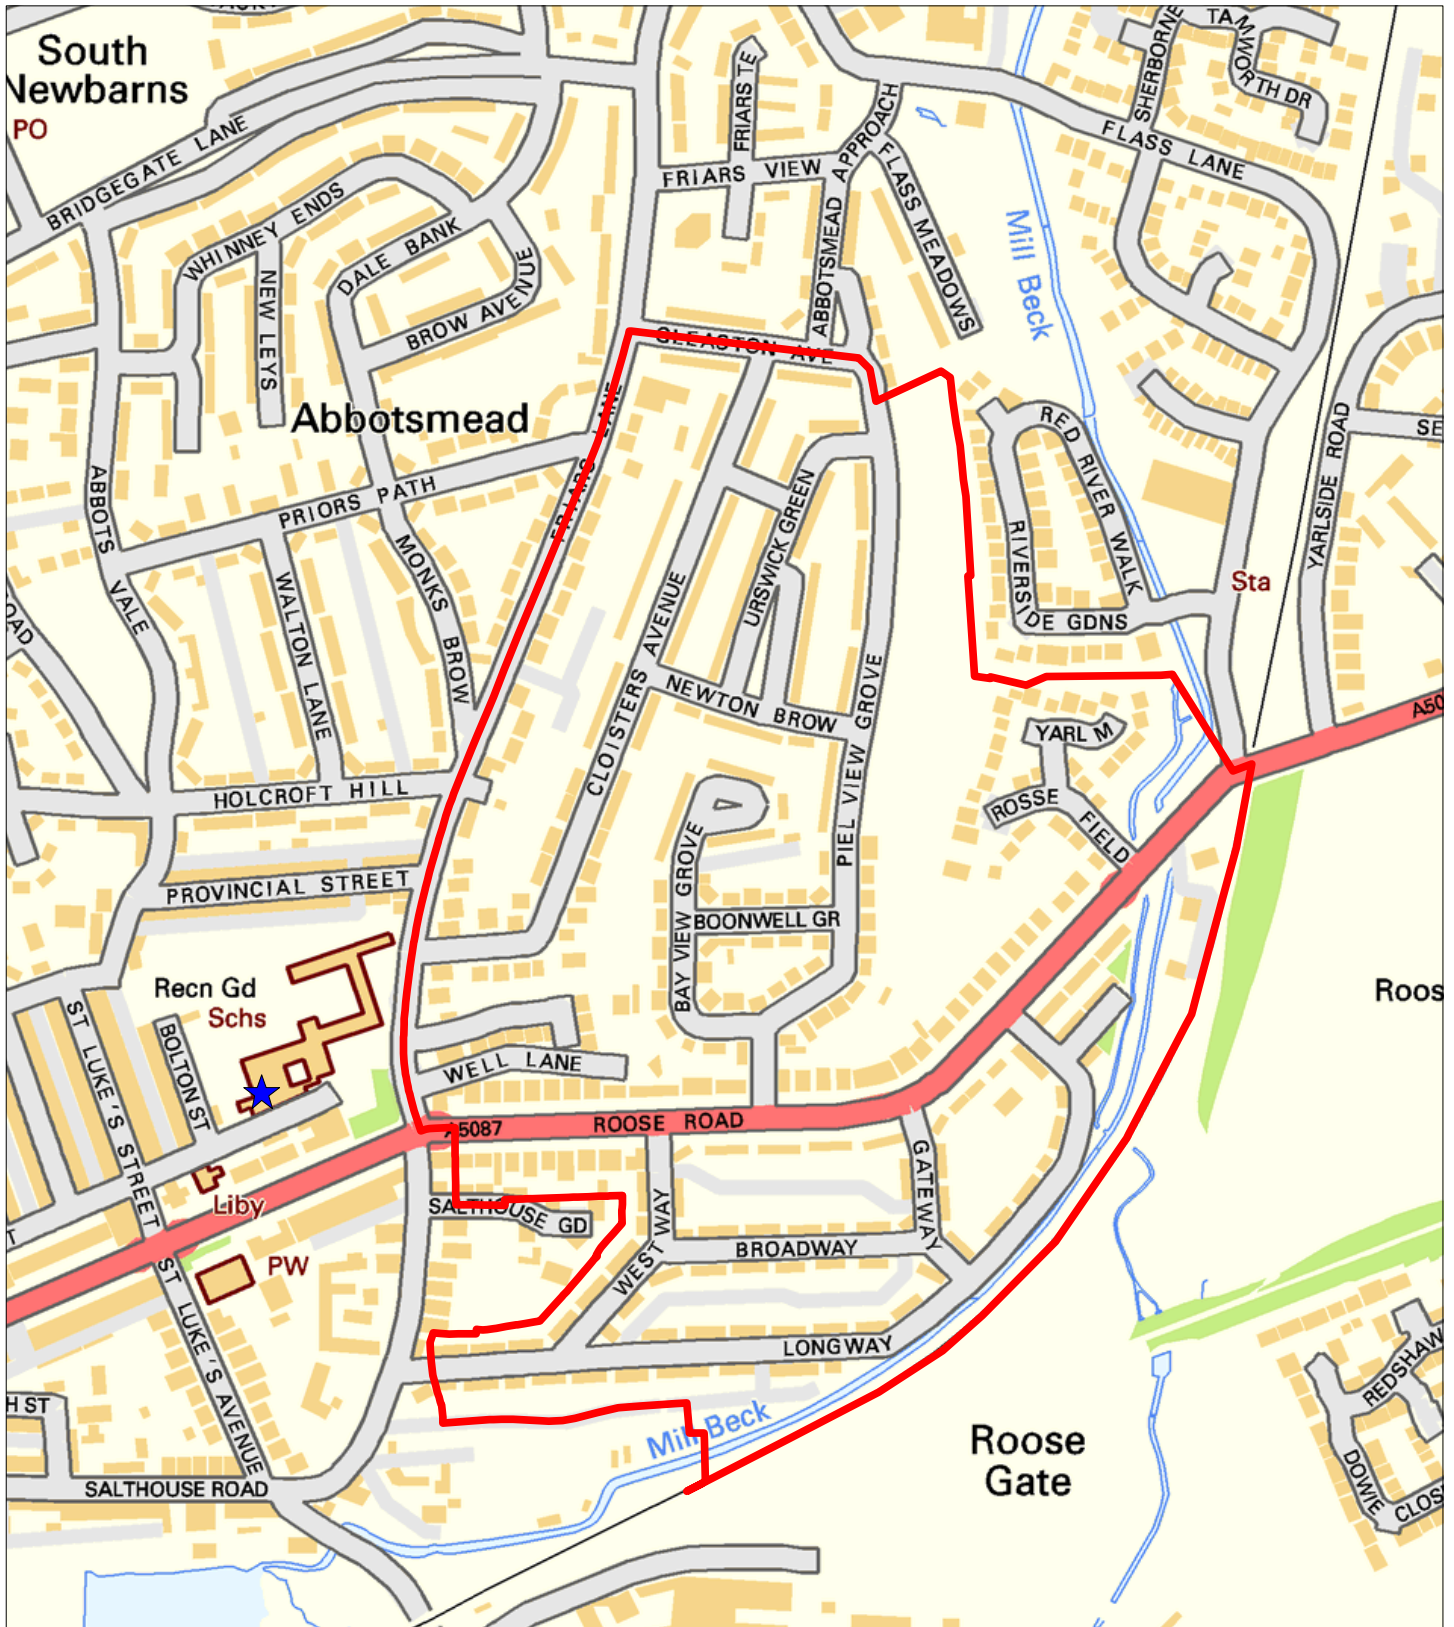

2019 Polling District Review

**Risedale
Polling District HC
Cambridge Street Primary School**

This copy has been produced specifically for internal use by Barrow Borough Council. No further copies may be made. Reproduced from the 1995 Ordnance Survey mapping with the permission of the Controller of Her Majesty's Stationery Office (c) Crown Copyright. Unauthorised reproduction infringes Crown Copyright and may lead to prosecution or civil proceedings.

BARROW BOROUGH COUNCIL Licence No LA100016831

Scale : NOT TO SCALE

Grid : None

Produced on : 28/02/2019

**BOROUGH OF
BARROW IN
FURNESS**