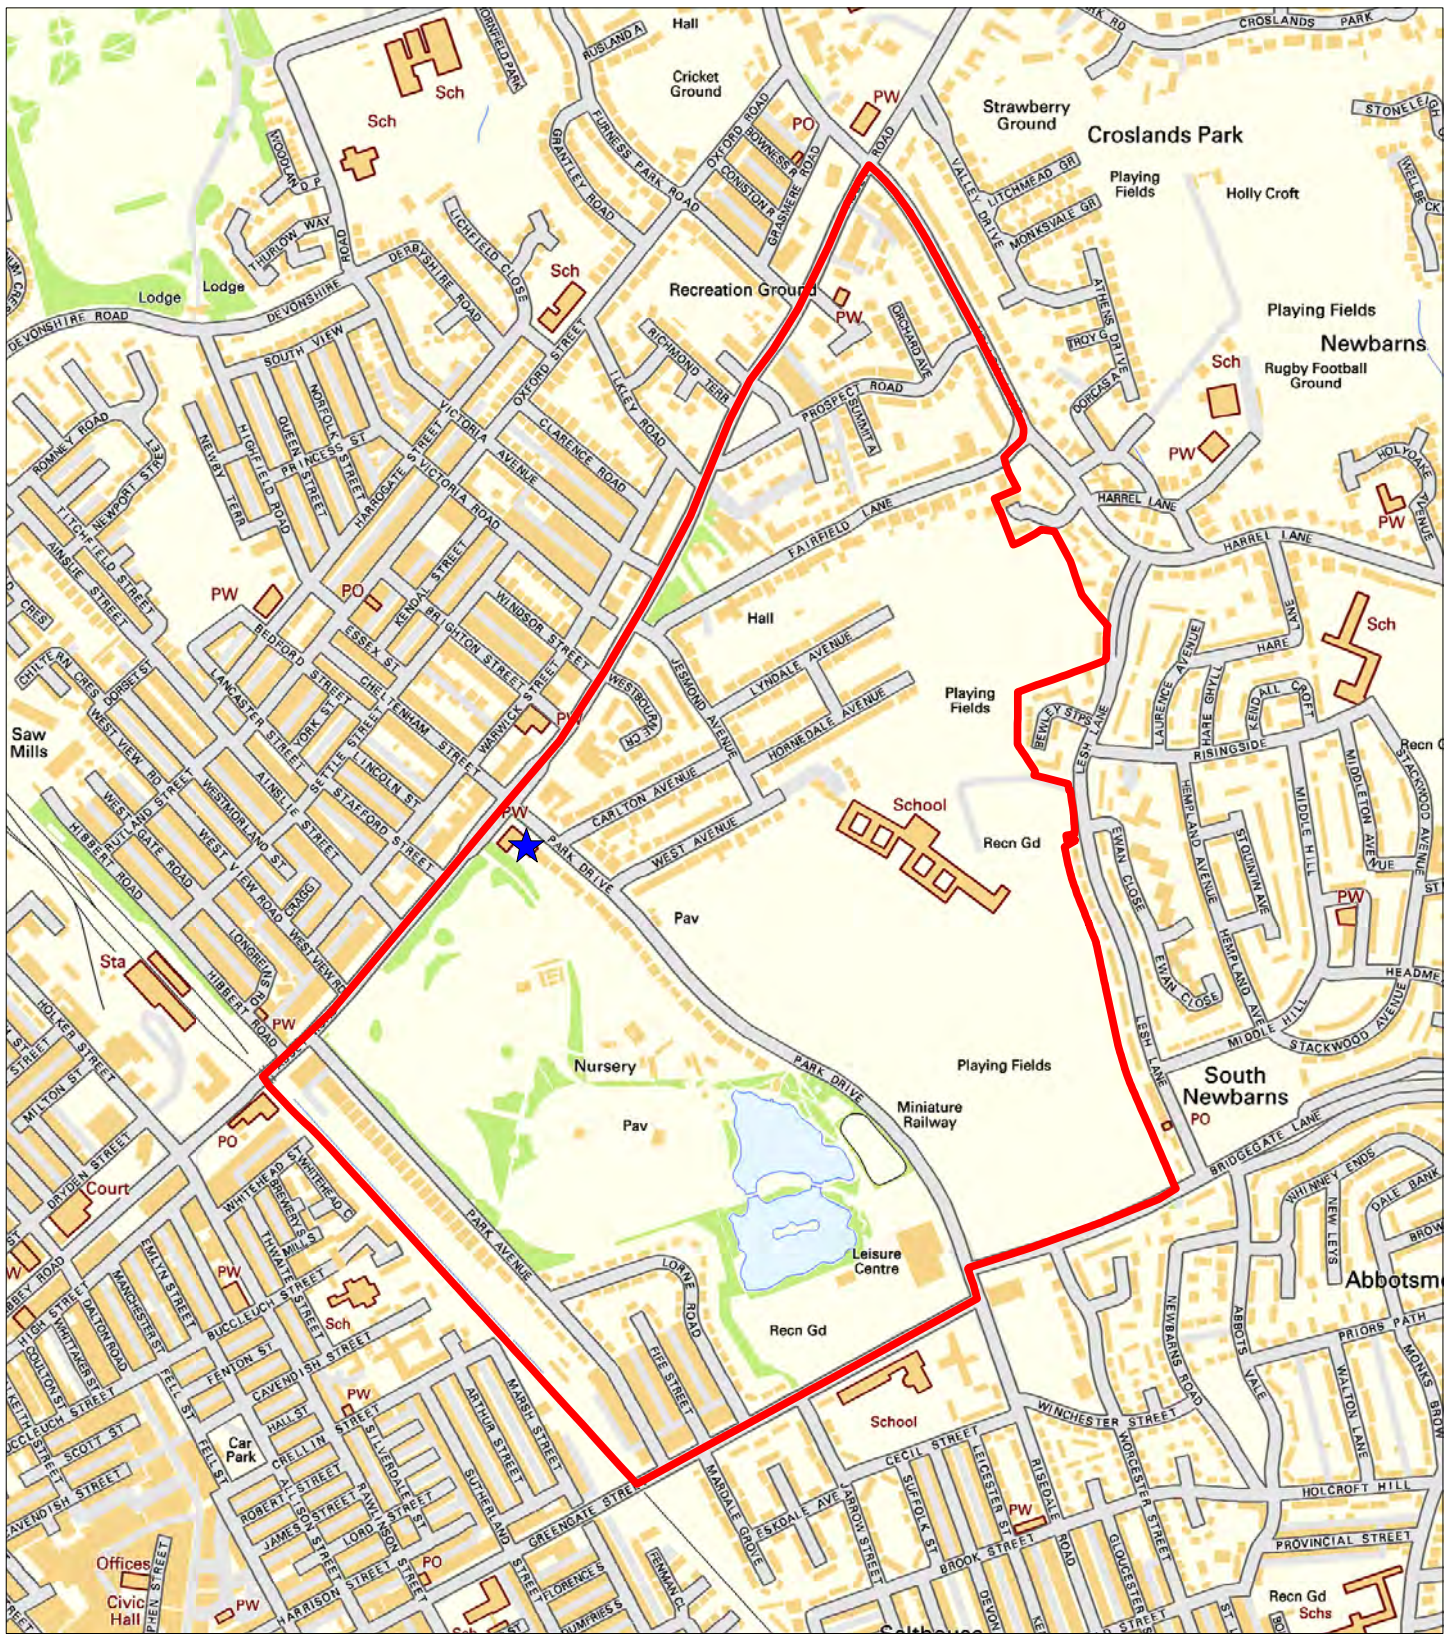

2019 Polling District Review

**Parkside
Polling District GB
Abbey Road Baptist Church Hall**

This copy has been produced specifically for internal use by Barrow Borough Council. No further copies may be made. Reproduced from the 1995 Ordnance Survey mapping with the permission of the Controller of Her Majesty's Stationery Office (c) Crown Copyright. Unauthorised reproduction infringes Crown Copyright and may lead to prosecution or civil proceedings.