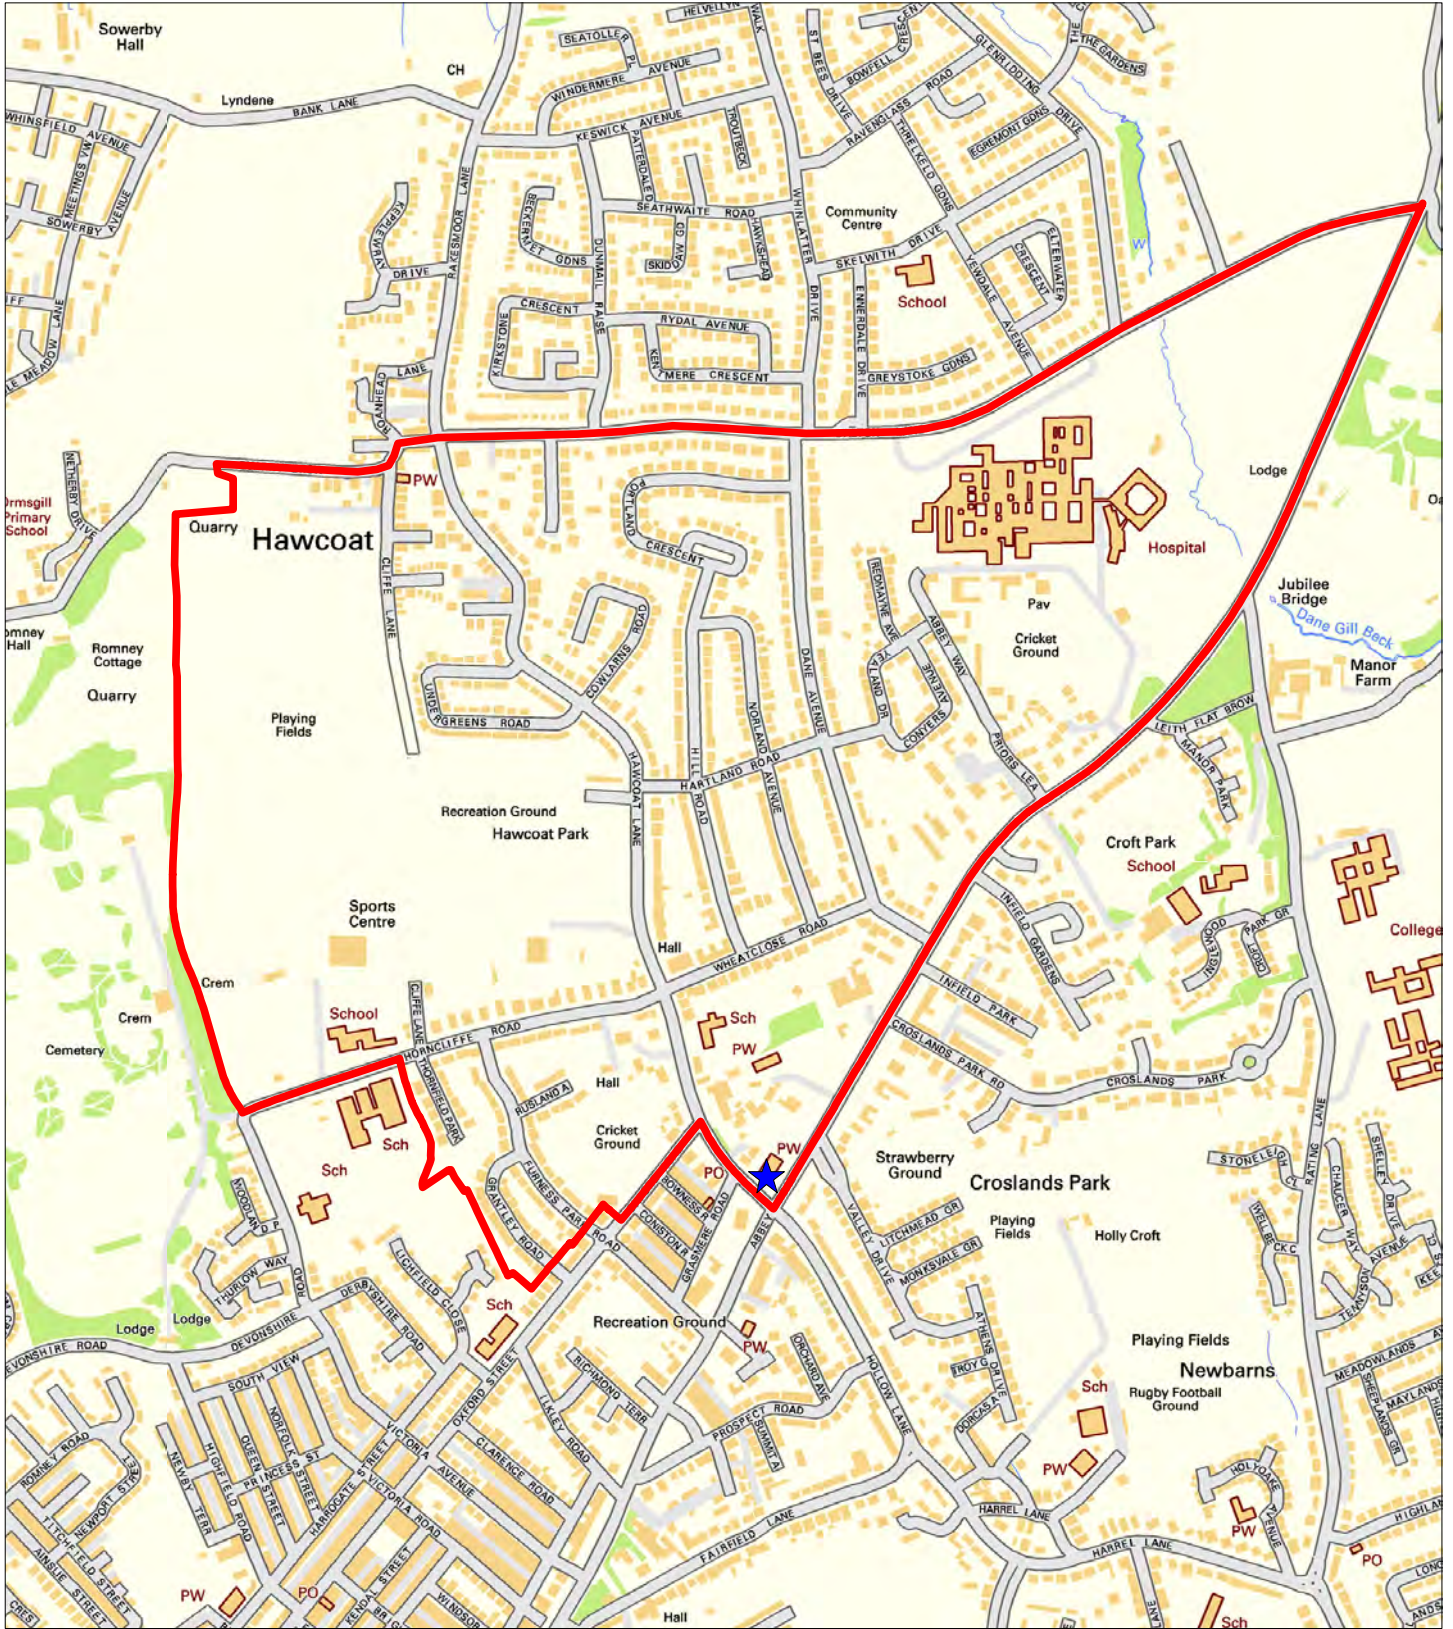

2019 Polling District Review

**Hawcoat
Polling District IA
St Pauls Church Hawcoat Lane**

This copy has been produced specifically for internal use by Barrow Borough Council. No further copies may be made. Reproduced from the 1995 Ordnance Survey mapping with the permission of the Controller of Her Majesty's Stationery Office (c) Crown Copyright. Unauthorised reproduction infringes Crown Copyright and may lead to prosecution or civil proceedings.