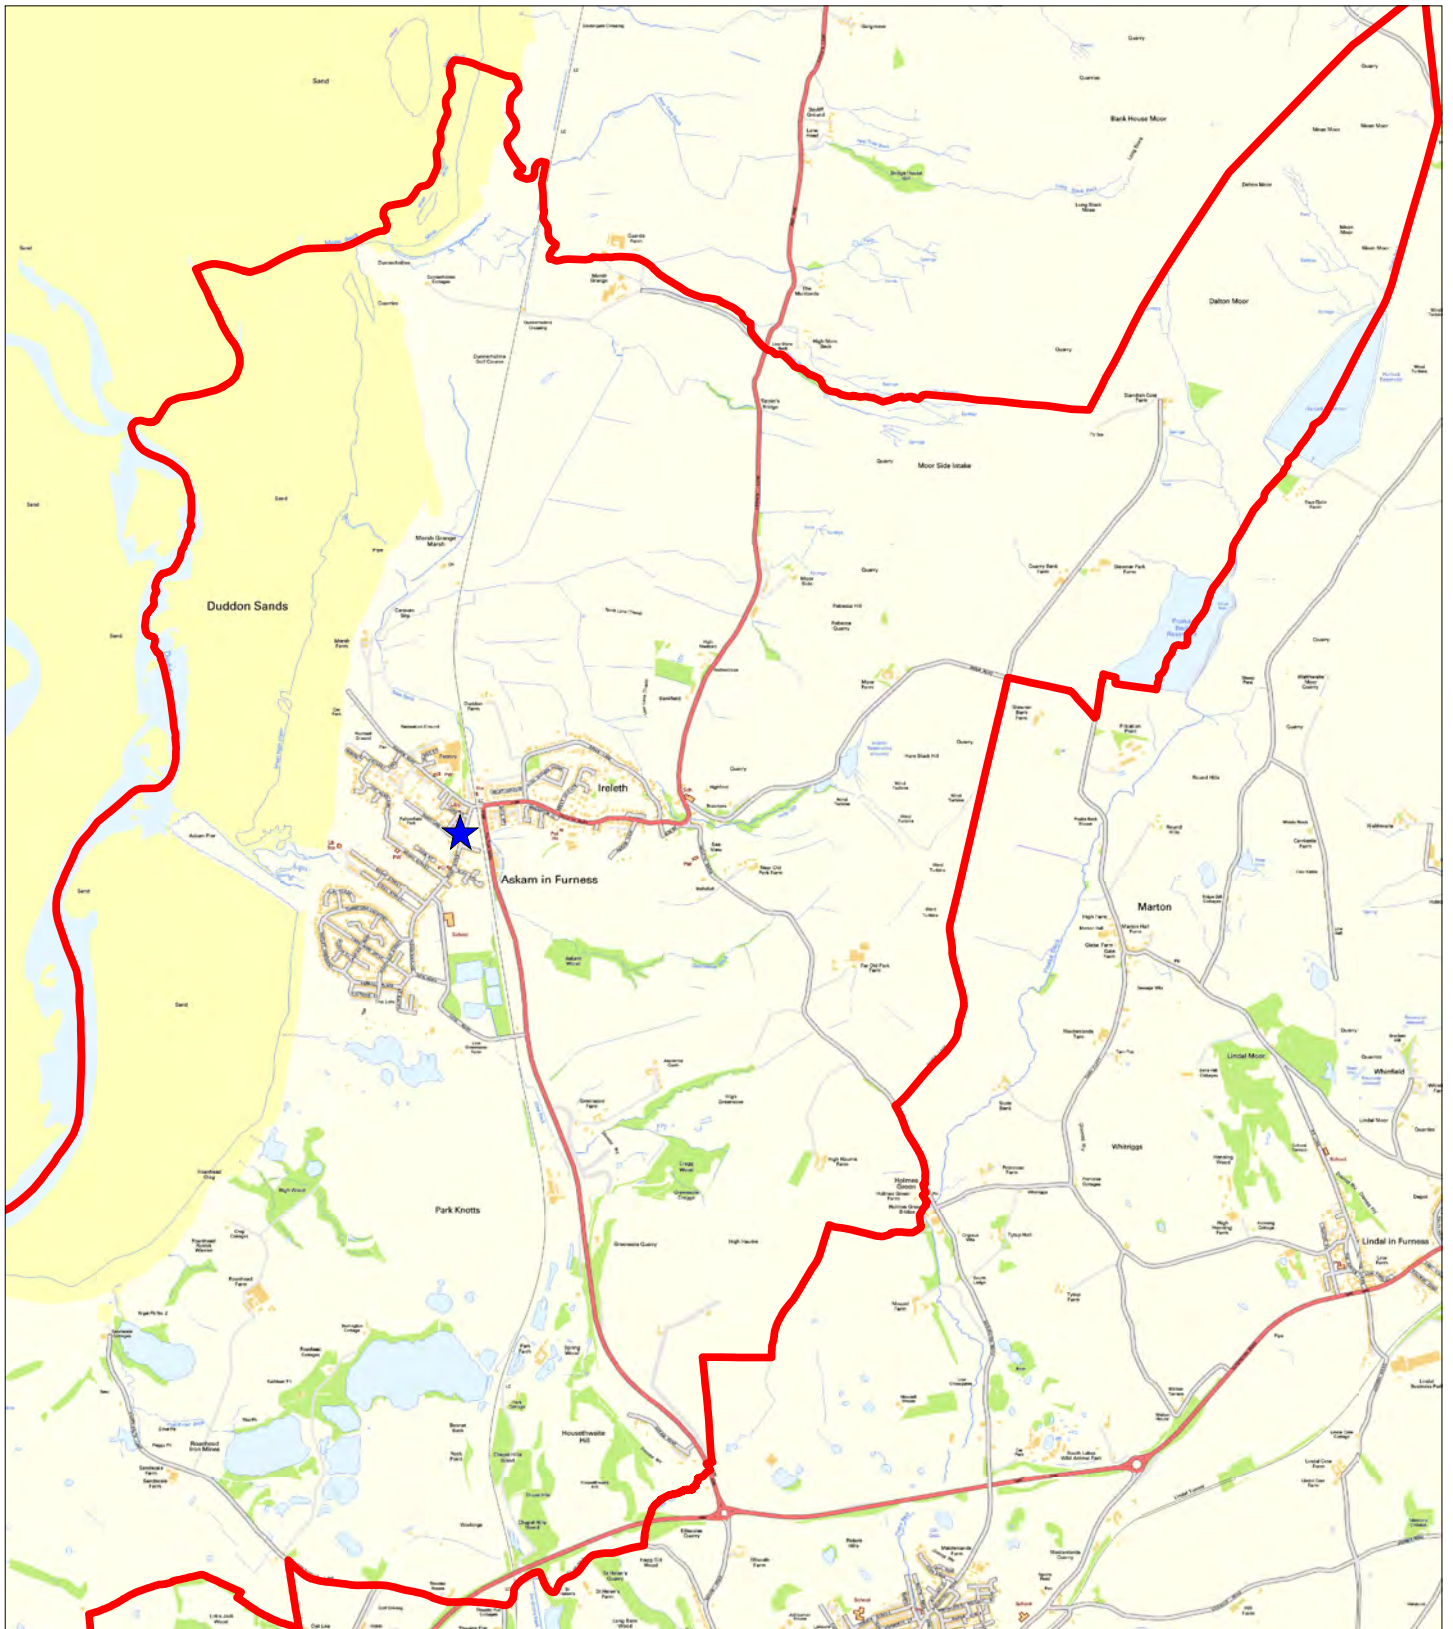

# 2019 Polling District Review

**Dalton North  
Polling District LC  
Askam Community Centre Duke Street**

This copy has been produced specifically for internal use by Barrow Borough Council. No further copies may be made. Reproduced from the 1995 Ordnance Survey mapping with the permission of the Controller of Her Majesty's Stationery Office (c) Crown Copyright. Unauthorised reproduction infringes Crown Copyright and may lead to prosecution or civil proceedings.