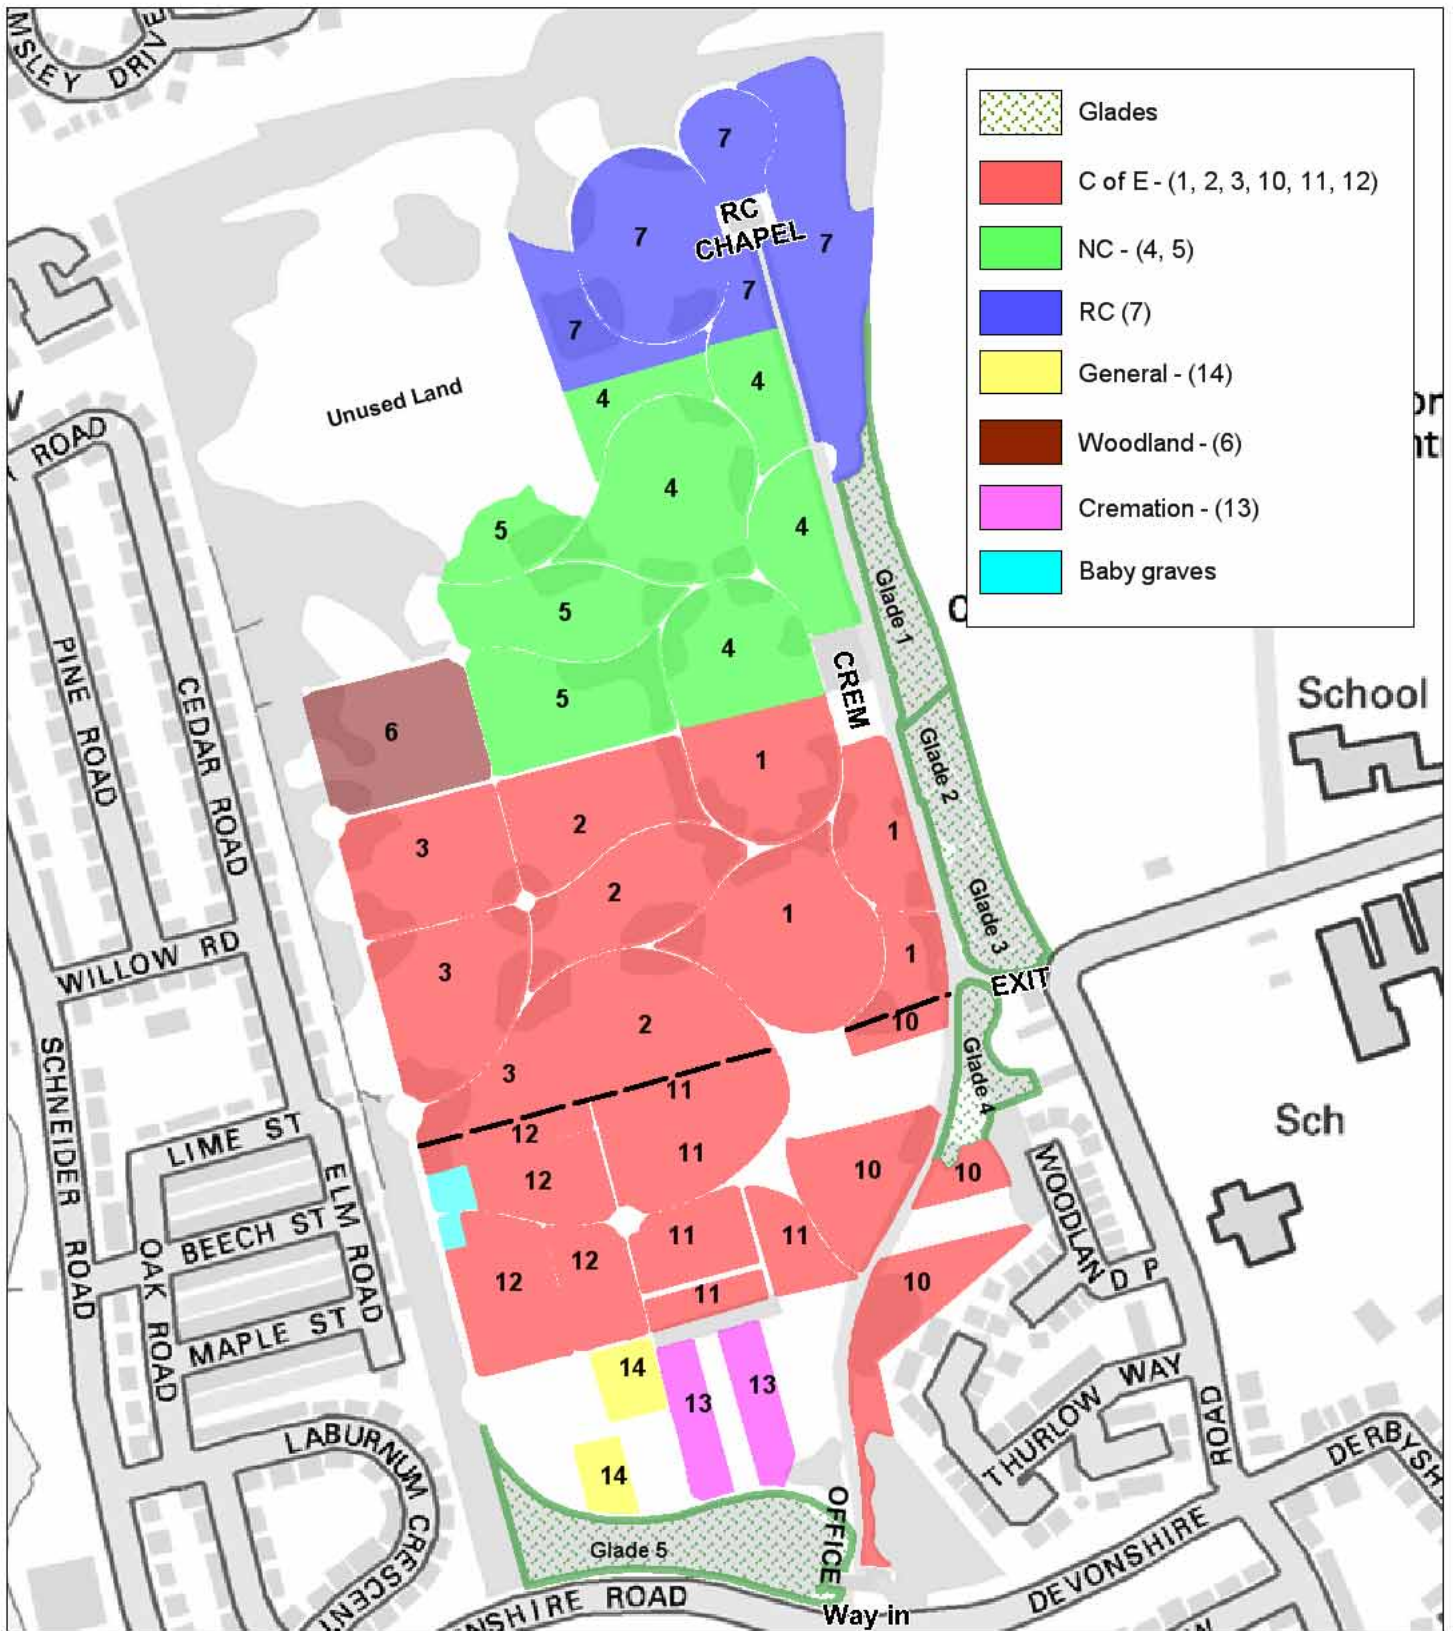

Barrow Cemetery

This copy has been produced specifically for the purposes of identifying sections within Barrow Cemetery. You are permitted to use this map for personal use only. No further copies may be made. Reproduced from the 1995 Ordnance Survey mapping with the permission of the Controller of Her Majesty's Stationery Office (c) Crown Copyright. Unauthorised reproduction infringes Crown Copyright and may lead to prosecution or civil proceedings.

BARROW BOROUGH COUNCIL Licence No LA100016831

Scale : NOT TO SCALE

Grid : None

Produced on : 10/02/2010

**BOROUGH OF
BARROW IN
FURNESS**