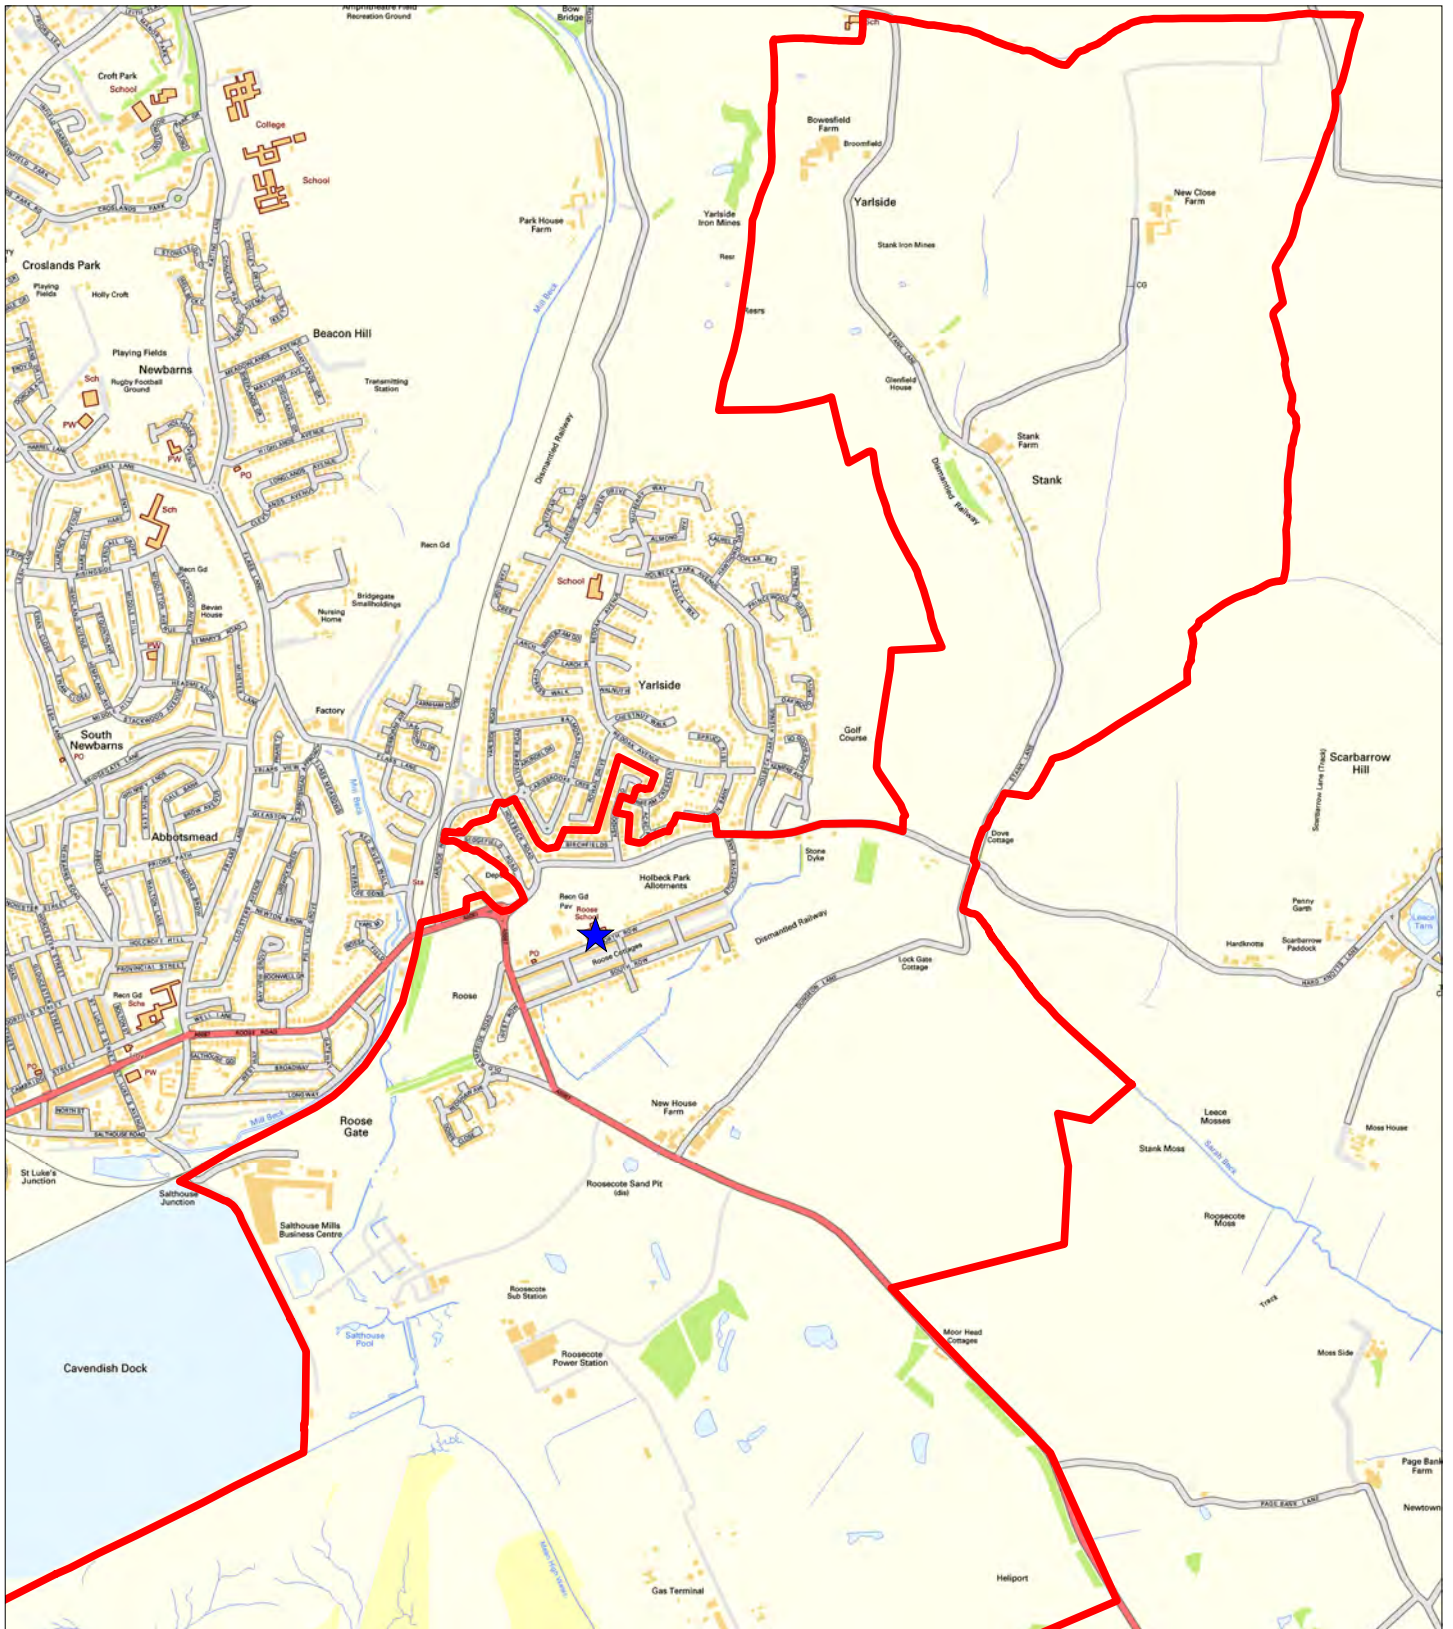

2019 Polling District Review

Roosecote Polling District KB Roose School North Row

This copy has been produced specifically for internal use by Barrow Borough Council. No further copies may be made. Reproduced from the 1995 Ordnance Survey mapping with the permission of the Controller of Her Majesty's Stationery Office (c) Crown Copyright. Unauthorised reproduction infringes Crown Copyright and may lead to prosecution or civil proceedings.