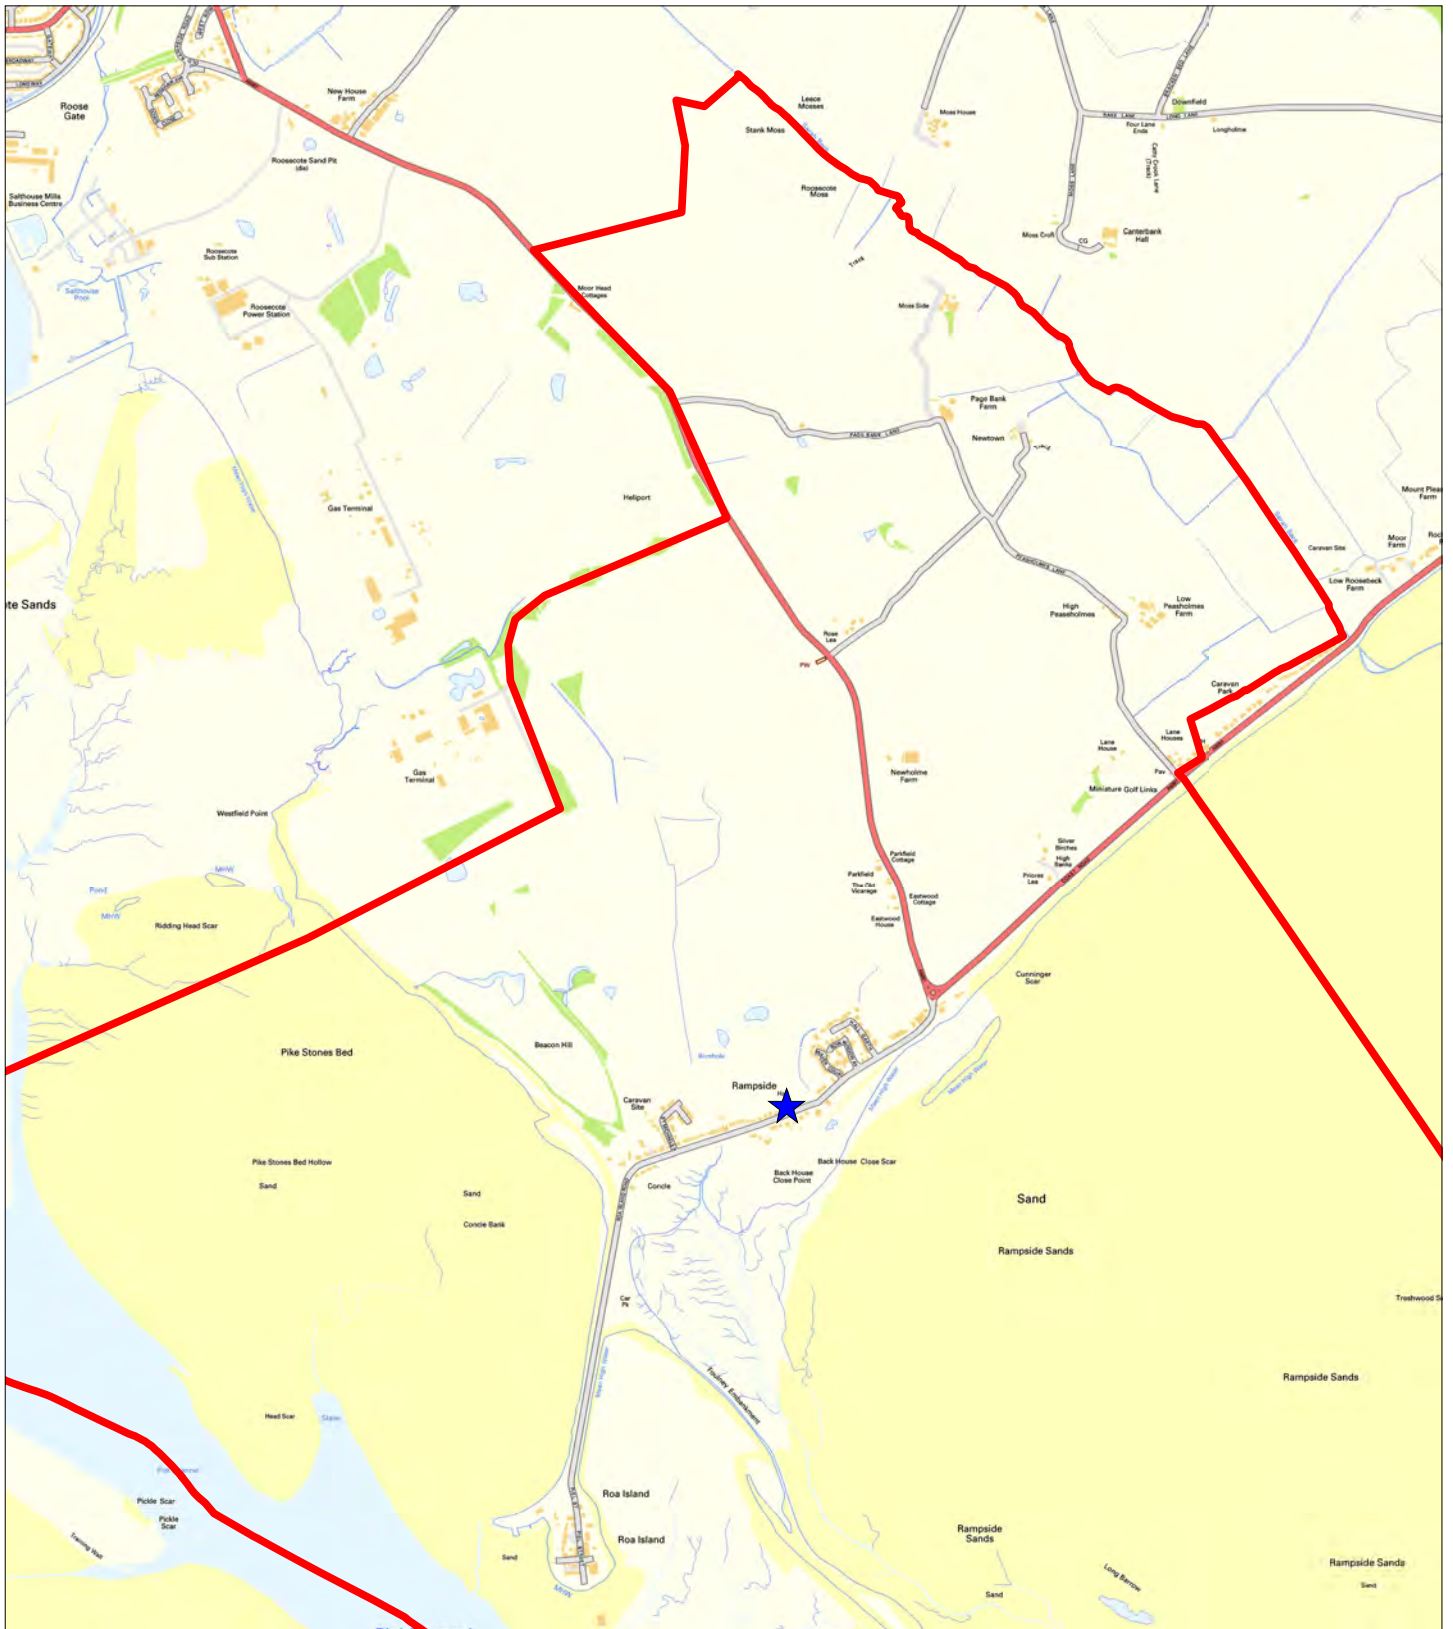

2019 Polling District Review

Roosecote Polling District KA Rampside Village Hall

This copy has been produced specifically for internal use by Barrow Borough Council. No further copies may be made. Reproduced from the 1995 Ordnance Survey mapping with the permission of the Controller of Her Majesty's Stationery Office (c) Crown Copyright. Unauthorised reproduction infringes Crown Copyright and may lead to prosecution or civil proceedings.