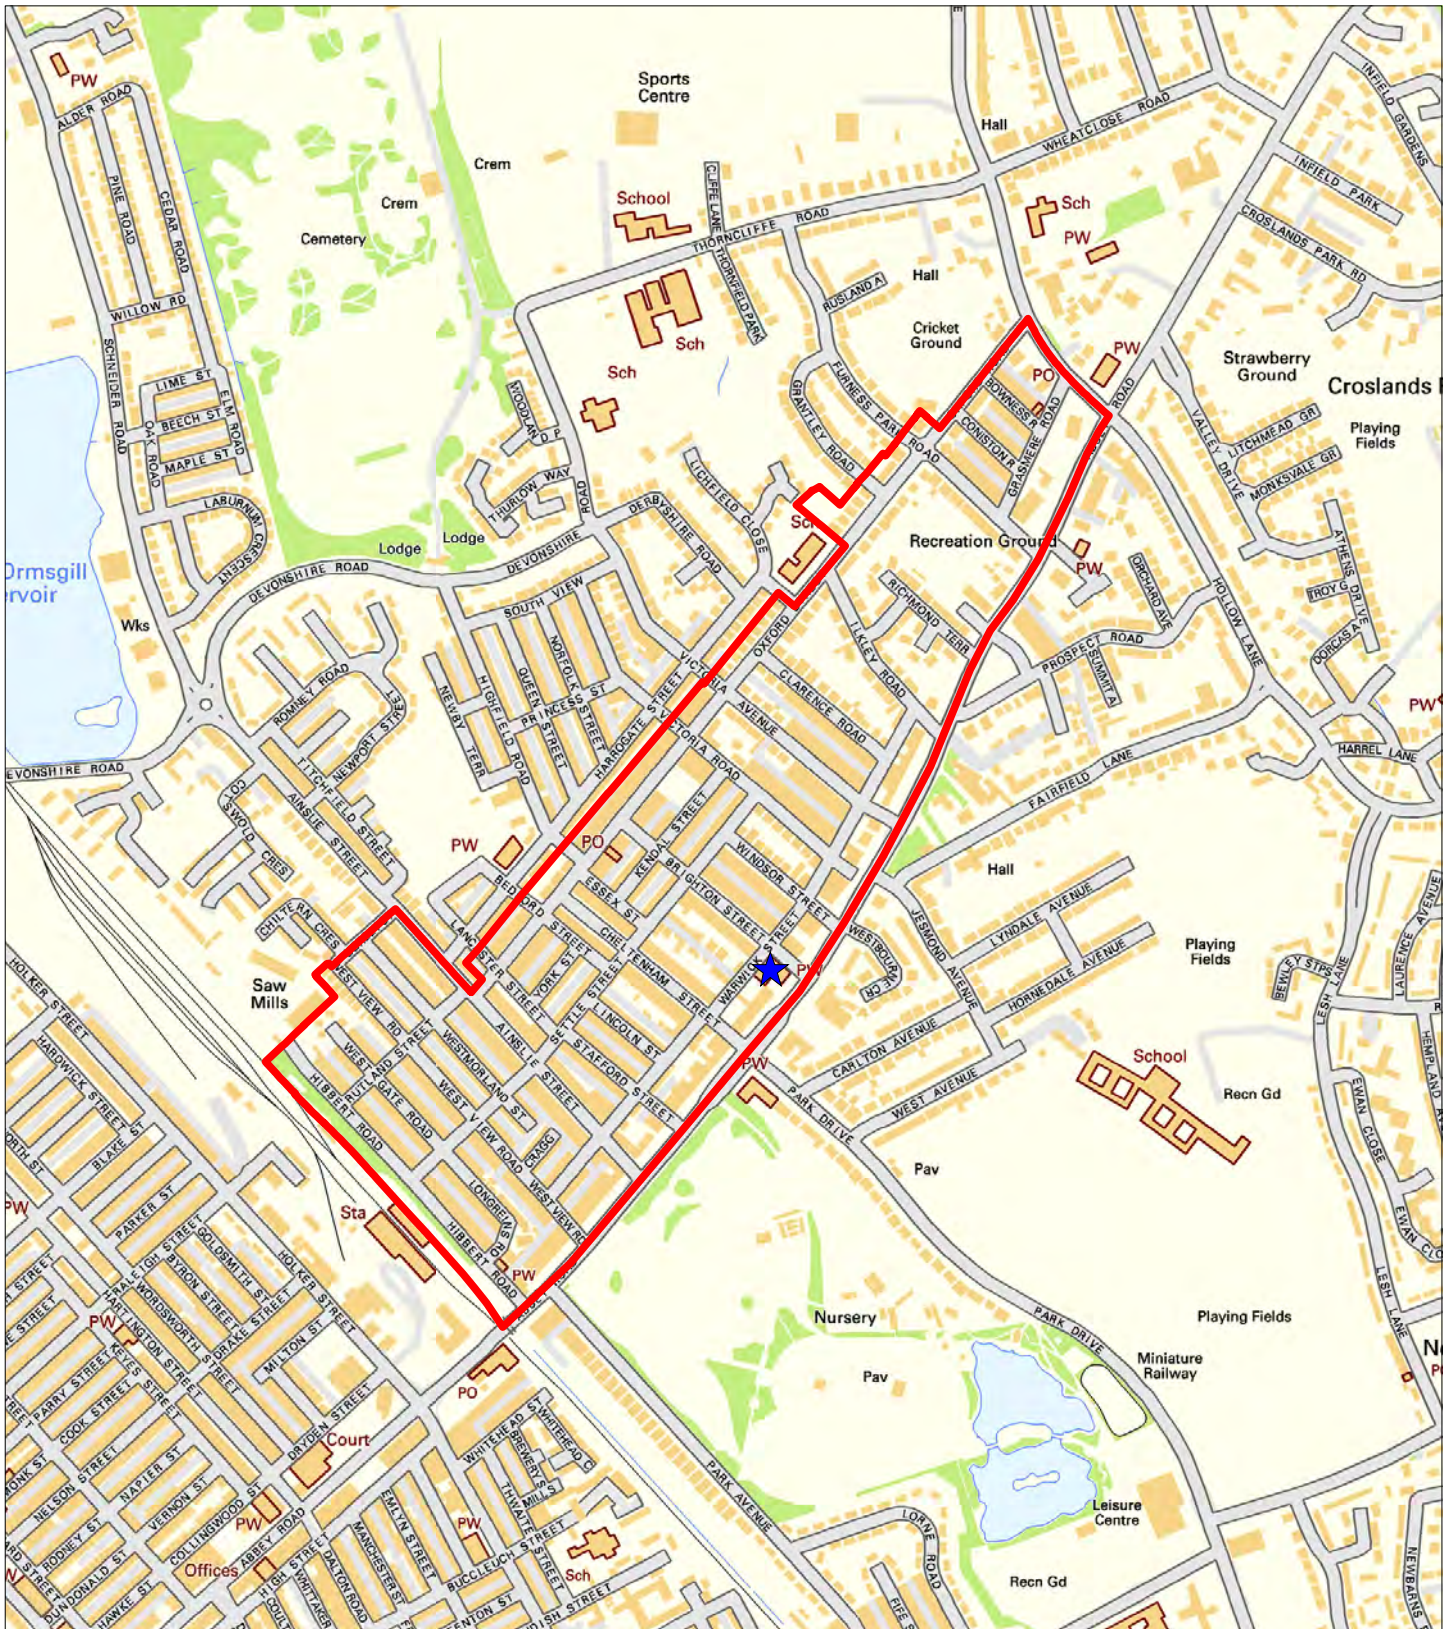

# 2019 Polling District Review

**Parkside  
Polling District GA  
Trinity Church Centre Warwick Street**

This copy has been produced specifically for internal use by Barrow Borough Council. No further copies may be made. Reproduced from the 1995 Ordnance Survey mapping with the permission of the Controller of Her Majesty's Stationery Office (c) Crown Copyright. Unauthorised reproduction infringes Crown Copyright and may lead to prosecution or civil proceedings.

BARROW BOROUGH COUNCIL Licence No LA100016831

Scale : NOT TO SCALE

Grid : None

Produced on : 28/02/2019

**BOROUGH OF  
BARROW IN  
FURNESS**