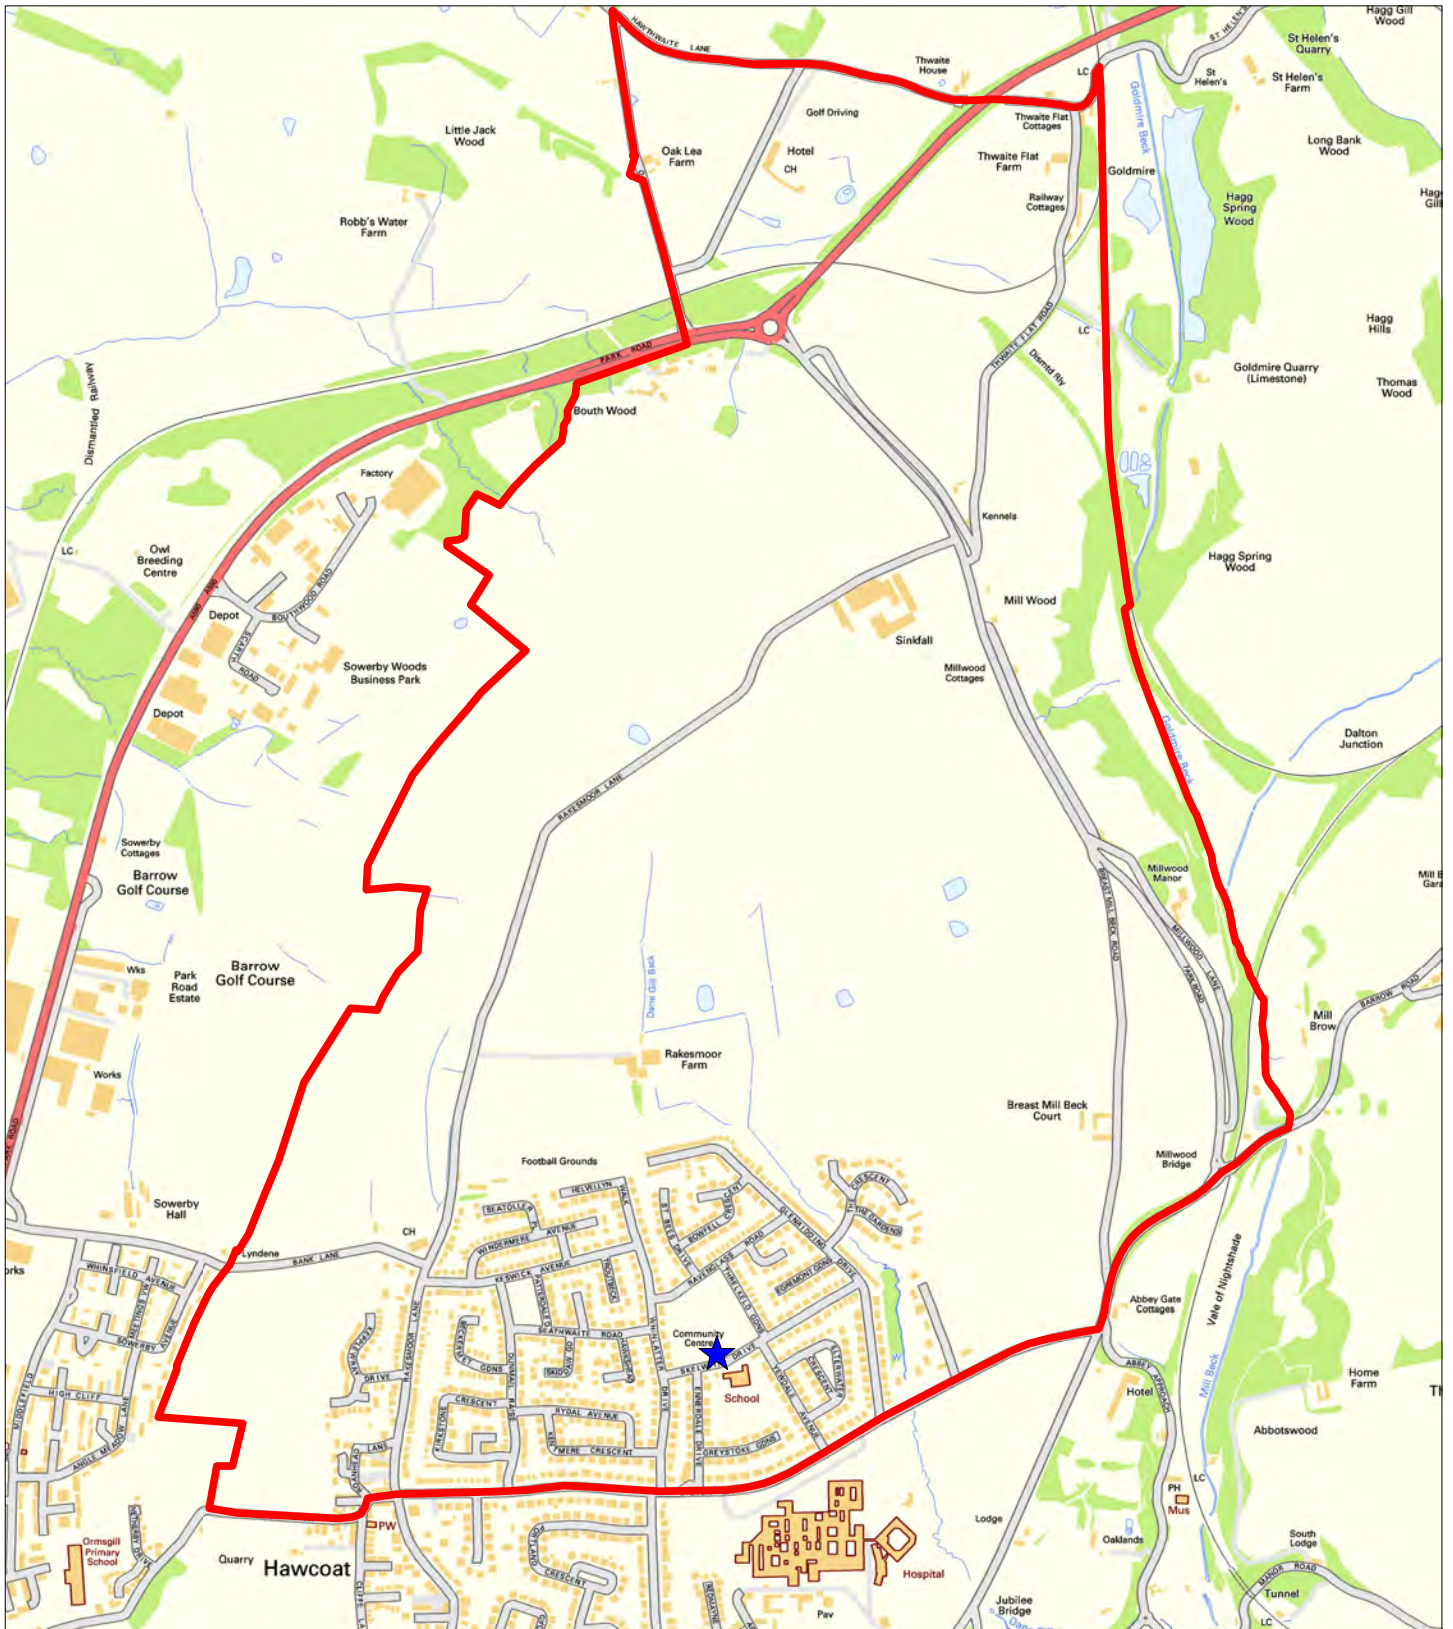

# 2019 Polling District Review

**Hawcoat  
Polling District IB  
Hawcoat Community Centre Skelwith Drive**

This copy has been produced specifically for internal use by Barrow Borough Council. No further copies may be made. Reproduced from the 1995 Ordnance Survey mapping with the permission of the Controller of Her Majesty's Stationery Office (c) Crown Copyright. Unauthorised reproduction infringes Crown Copyright and may lead to prosecution or civil proceedings.

BARROW BOROUGH COUNCIL Licence No LA100016831

Scale : NOT TO SCALE

Grid : None

Produced on : 28/02/2019