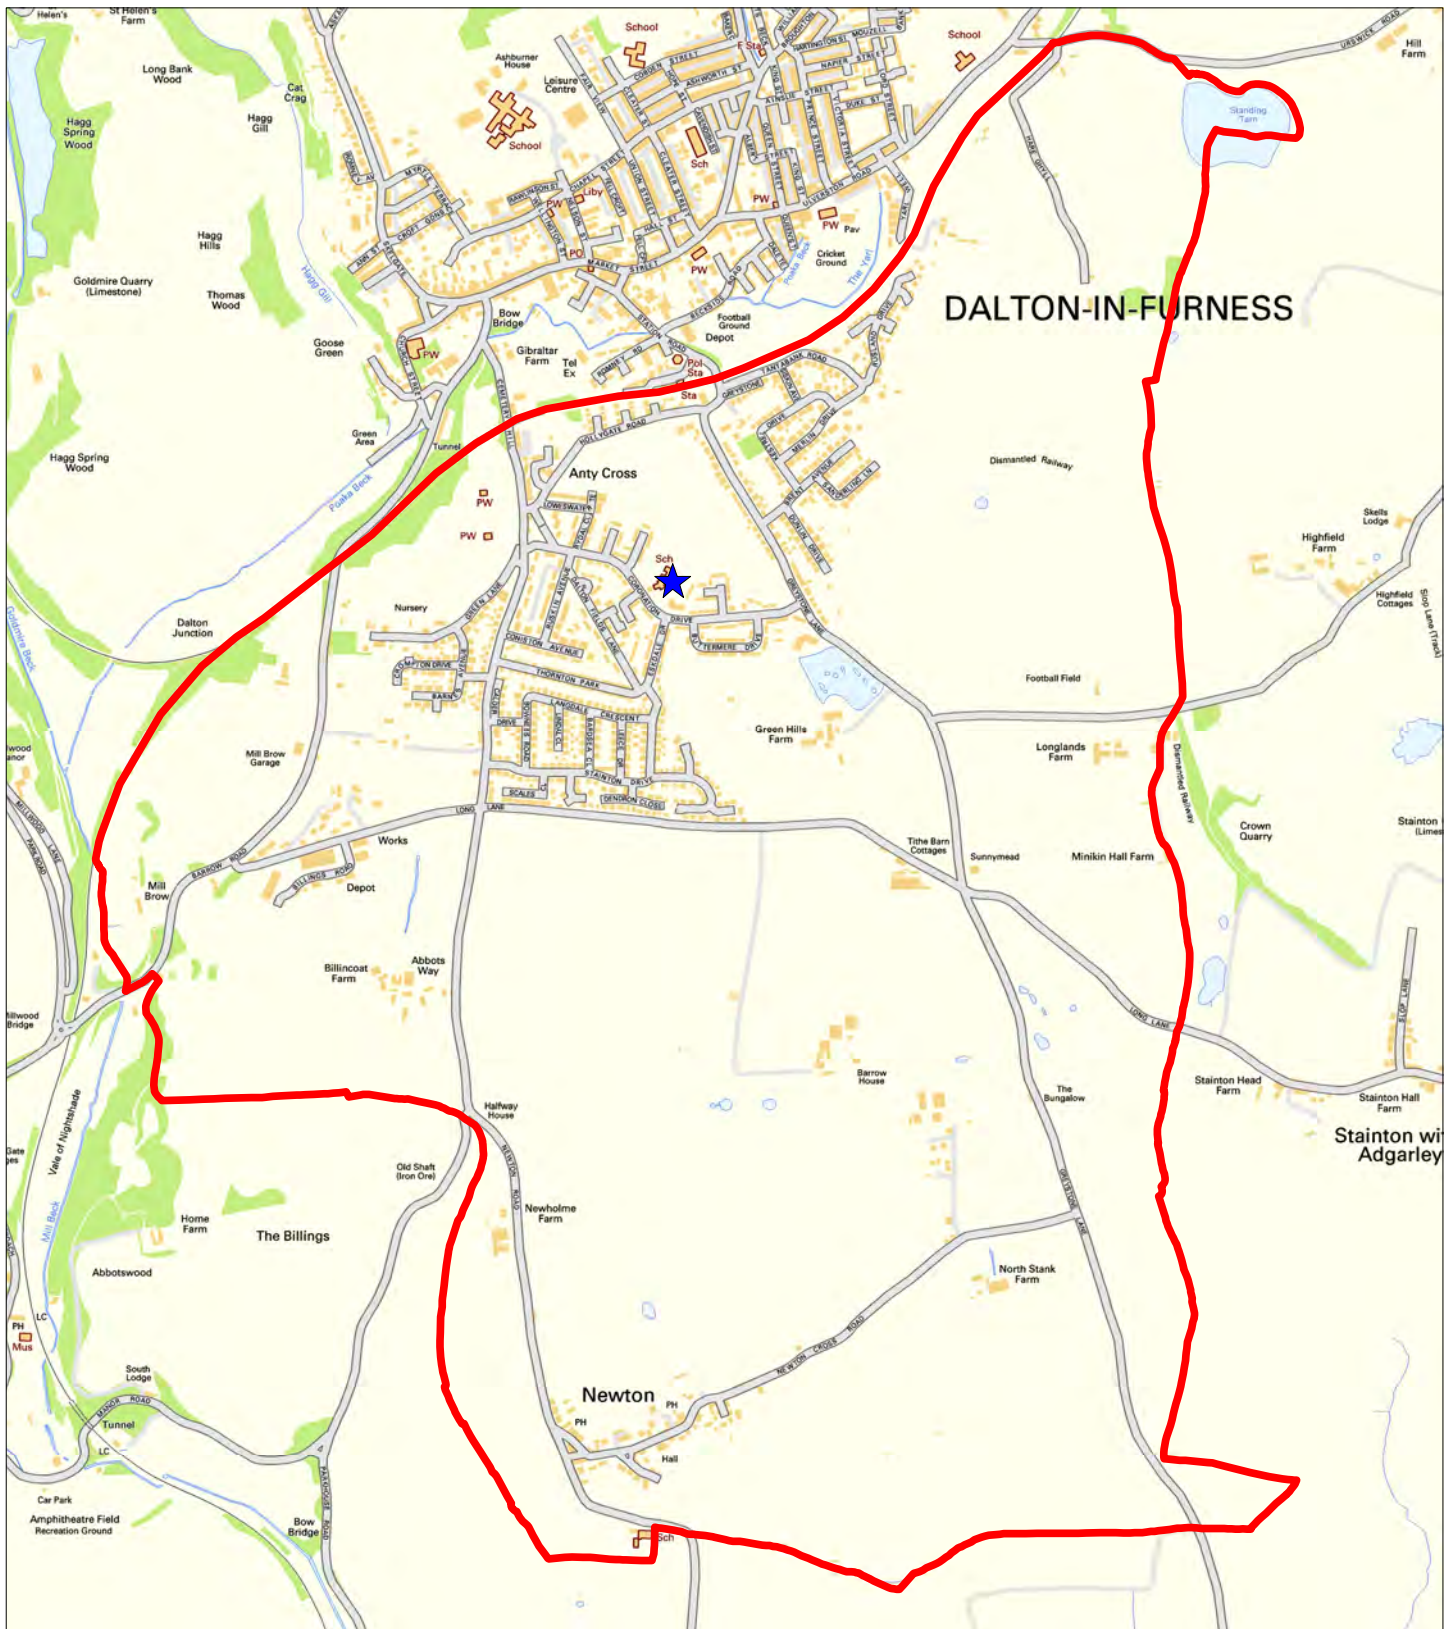

2019 Polling District Review

Dalton South
Polling District MB
Dalton St Mary's C of E School
Coronation Drive

This copy has been produced specifically for internal use by Barrow Borough Council. No further copies may be made. Reproduced from the 1995 Ordnance Survey mapping with the permission of the Controller of Her Majesty's Stationery Office (c) Crown Copyright. Unauthorised reproduction infringes Crown Copyright and may lead to prosecution or civil proceedings.

BARROW BOROUGH COUNCIL Licence No LA100016831

Scale : NOT TO SCALE

Grid : None

Produced on : 28/02/2019

BOROUGH OF
BARROW IN
FURNESS