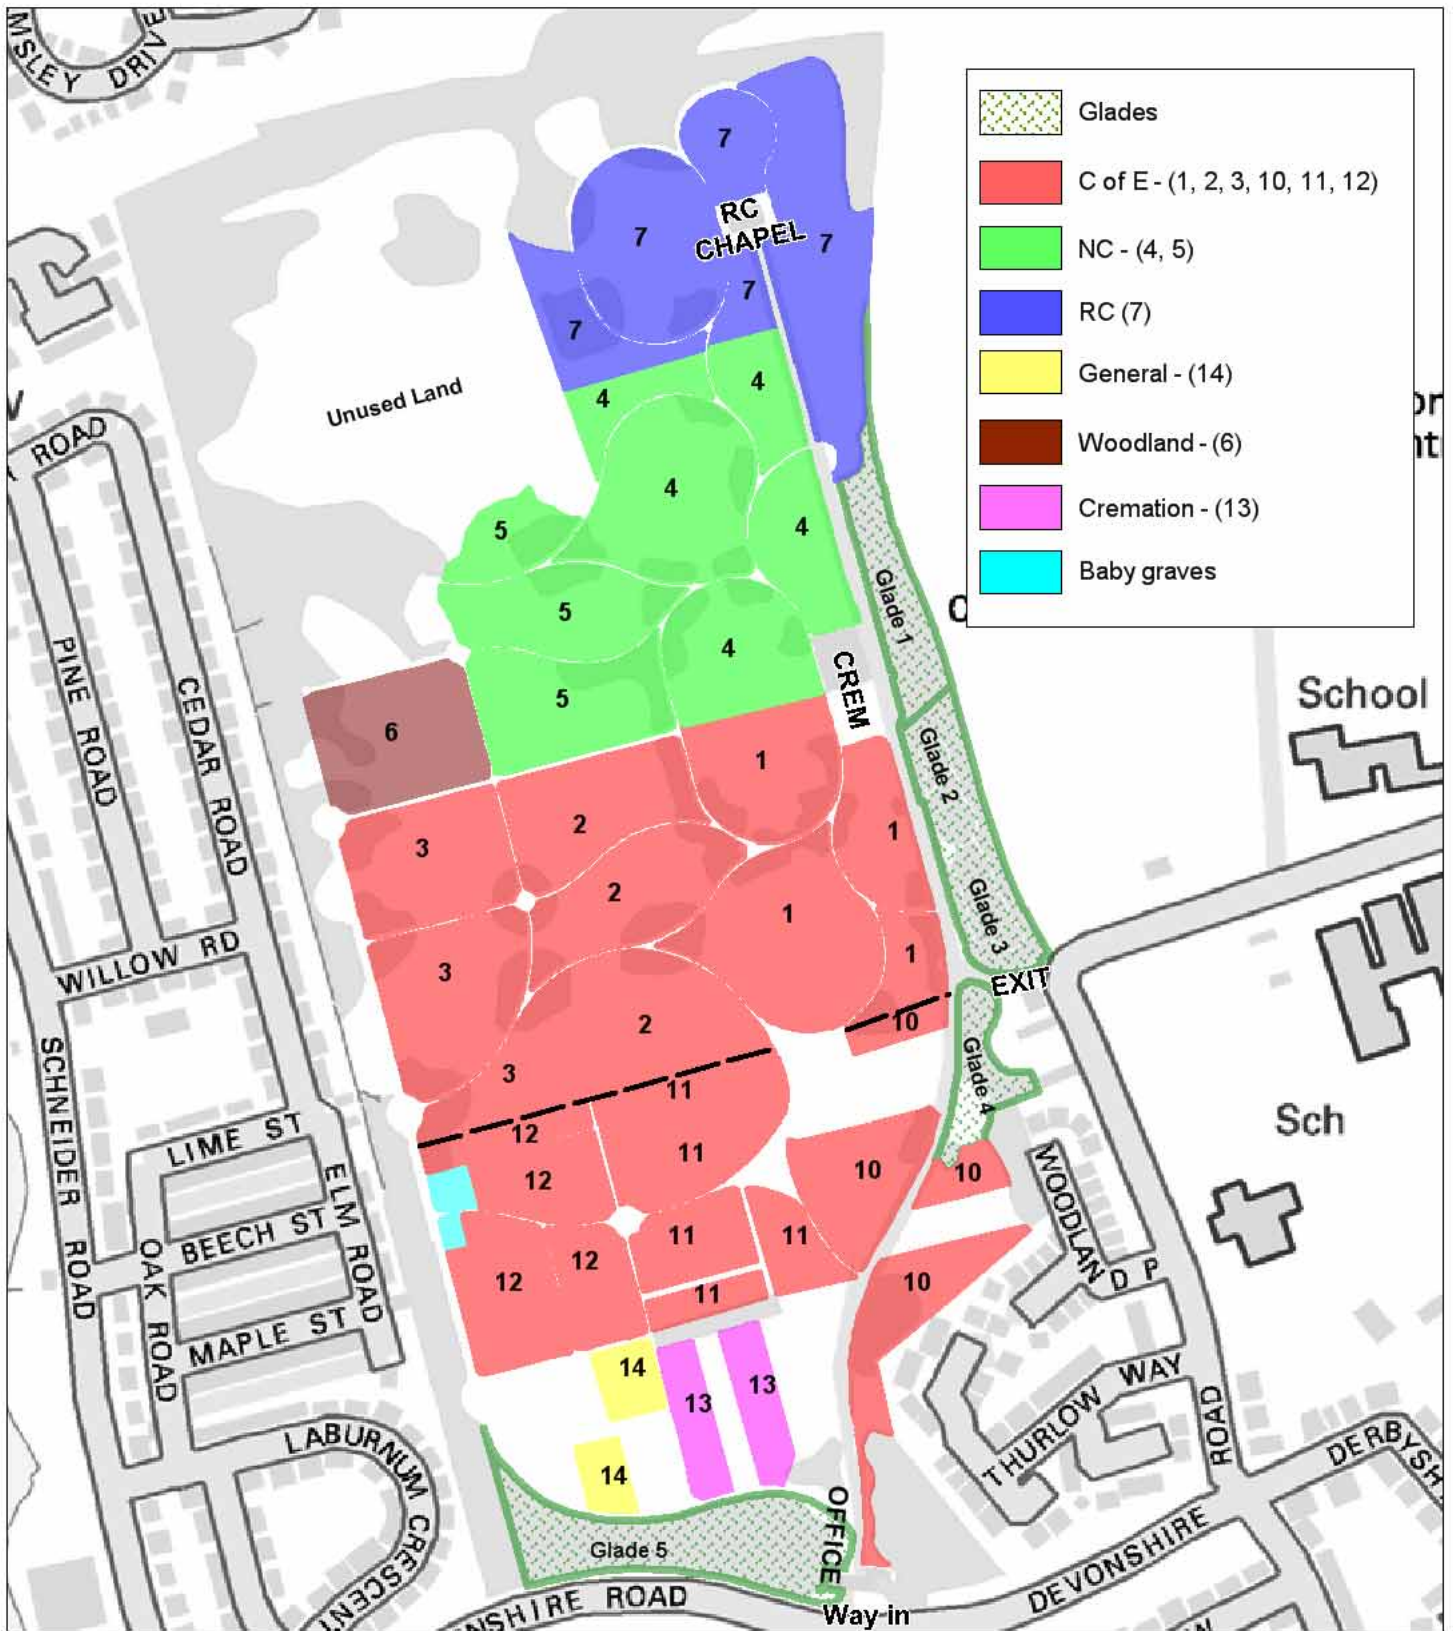

# Barrow Cemetery

This copy has been produced specifically for the purposes of identifying sections within Barrow Cemetery. You are permitted to use this map for personal use only. No further copies may be made. Reproduced from the 1995 Ordnance Survey mapping with the permission of the Controller of Her Majesty's Stationery Office (c) Crown Copyright. Unauthorised reproduction infringes Crown Copyright and may lead to prosecution or civil proceedings.

BARROW BOROUGH COUNCIL Licence No LA100016831

Scale : NOT TO SCALE

Grid : None

Produced on : 10/02/2010

**BOROUGH OF  
BARROW IN  
FURNESS**